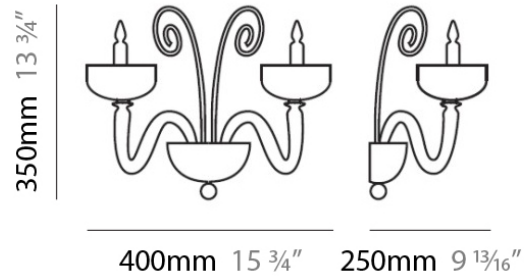

BRERA SURFACE

D83193

PROJECT _____

TYPE _____

NOTES _____

QUANTITY _____

DATE _____

GENERAL

Series: Brera
Brand: Panzeri
Division: Design
Mounting Type: Surface
Mounting Location: Wall
Subcategory: Ambient

PHYSICAL

Shape: Abstract
Length (mm): 400
Length (in): 15 3/4
Height (mm): 350
Height (in): 13 3/4
Extension (mm): 250
Extension (in): 9 3/4
Light Distribution: Omnidirectional
Weight (kg): 3.6
Weight (lbs): 8
Diffuser: Crystal Blown Glass
Fixture Finish: Chrome
Fixture Material: Metal

ELECTRICAL

Number of Lamps: 2
Lamp Type: LED Retrofit
Lamp Shape: T4
Bulb Included: Bulb Not Included
Total Output Wattage (W): 6
Max. Wattage Per Lamp (W): 3
Lamp Base: G9
Input Voltage (V): 120

LED

OPTICAL

RATINGS AND CERTIFICATIONS

Certified By: CSA Certified to UL and CSA Standards
IP rating: IP20